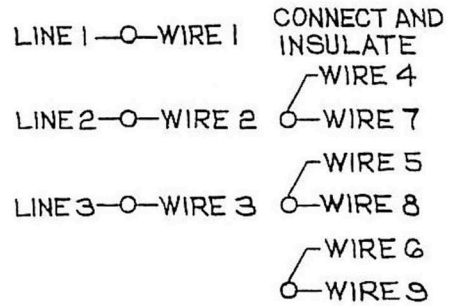

Leeson Brand Motors
Three Phase Wiring Diagrams
60Hz

Low Voltage

High Voltage

Leeson Brand Motors
Three Phase Wiring Diagrams
50Hz

Low Voltage

High Voltage