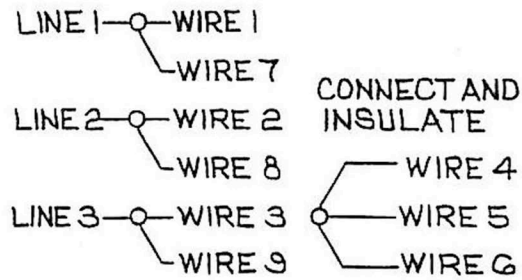

Leeson Brand Motors
Three Phase Wiring Diagrams
60Hz

Low Voltage

High Voltage

Leeson Brand Motors
Three Phase Wiring Diagrams
50Hz

Low Voltage

High Voltage