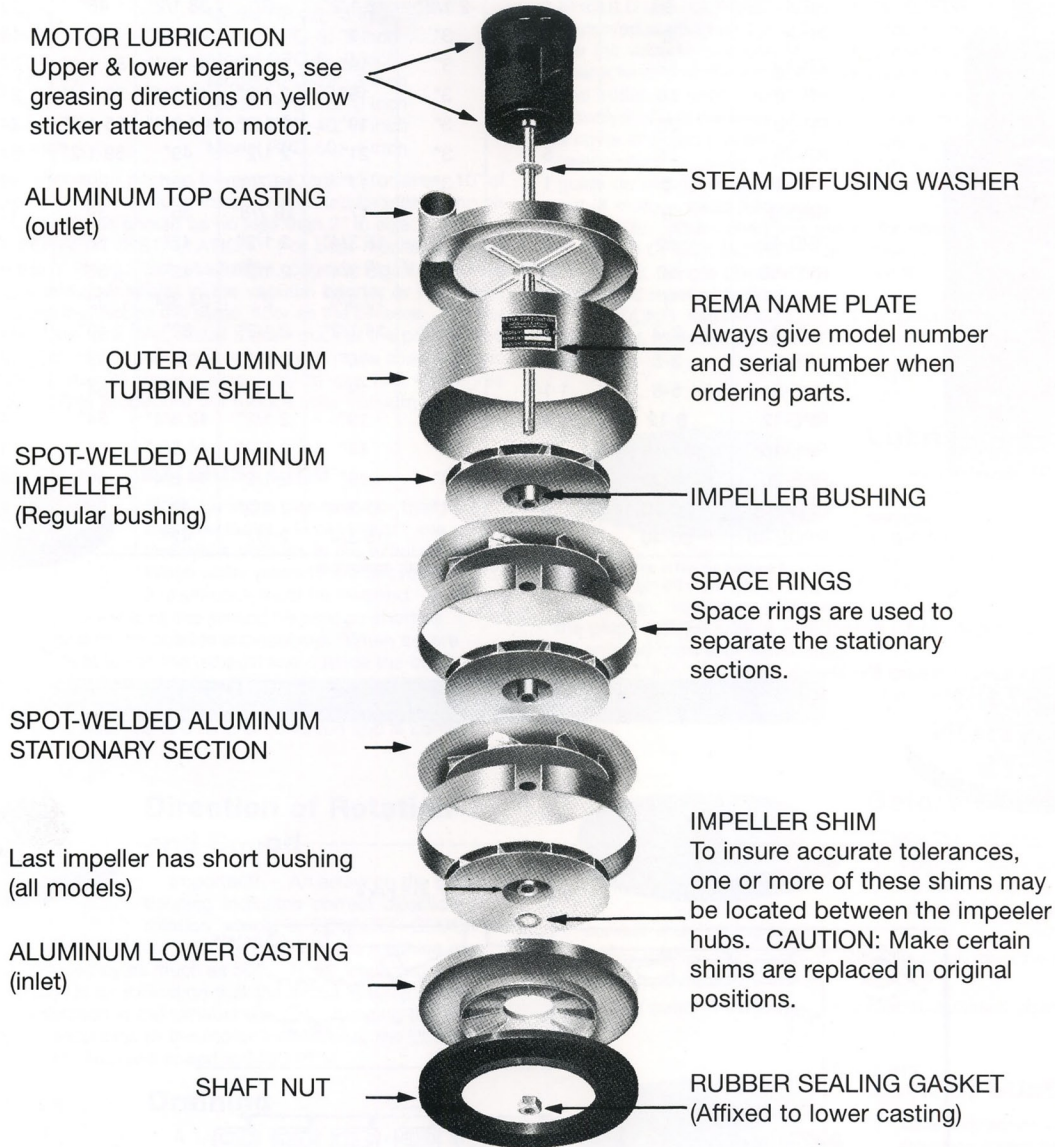

Rema Dri-Vac Turbine Assembly Diagram

All models assembled in similar manner

Note: When disassembling turbine, be certain to keep all components in proper sequence.

REMA DRI-VAC CORPORATION

45 Ruby Street • Norwalk, CT 06850